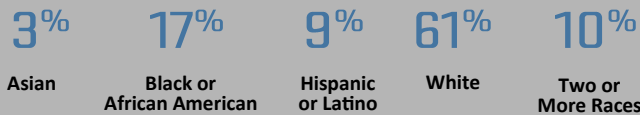

STUDENT DEMOGRAPHICS

137 Students Enrolled

Approximately

50%

of Wolcott students receive some form of tuition assistance

One to one laptop program for all students

Wolcott students commute from Chicago neighborhoods such as: *Albany Park, Avalon Park, Avondale, Beverly, Douglas, Edgewater, Gage Park, Garfield Park, Gold Coast, Humboldt Park, Hyde Park, Irving Park, Kenwood, Lakeview, Lincoln Park, Logan Square, Mt. Greenwood, North Center, Norwood Park, Old Town, Rogers Park, South Loop, South Shore, Tri-Taylor, Uptown, Washington Park, West Town, and Woodlawn.*